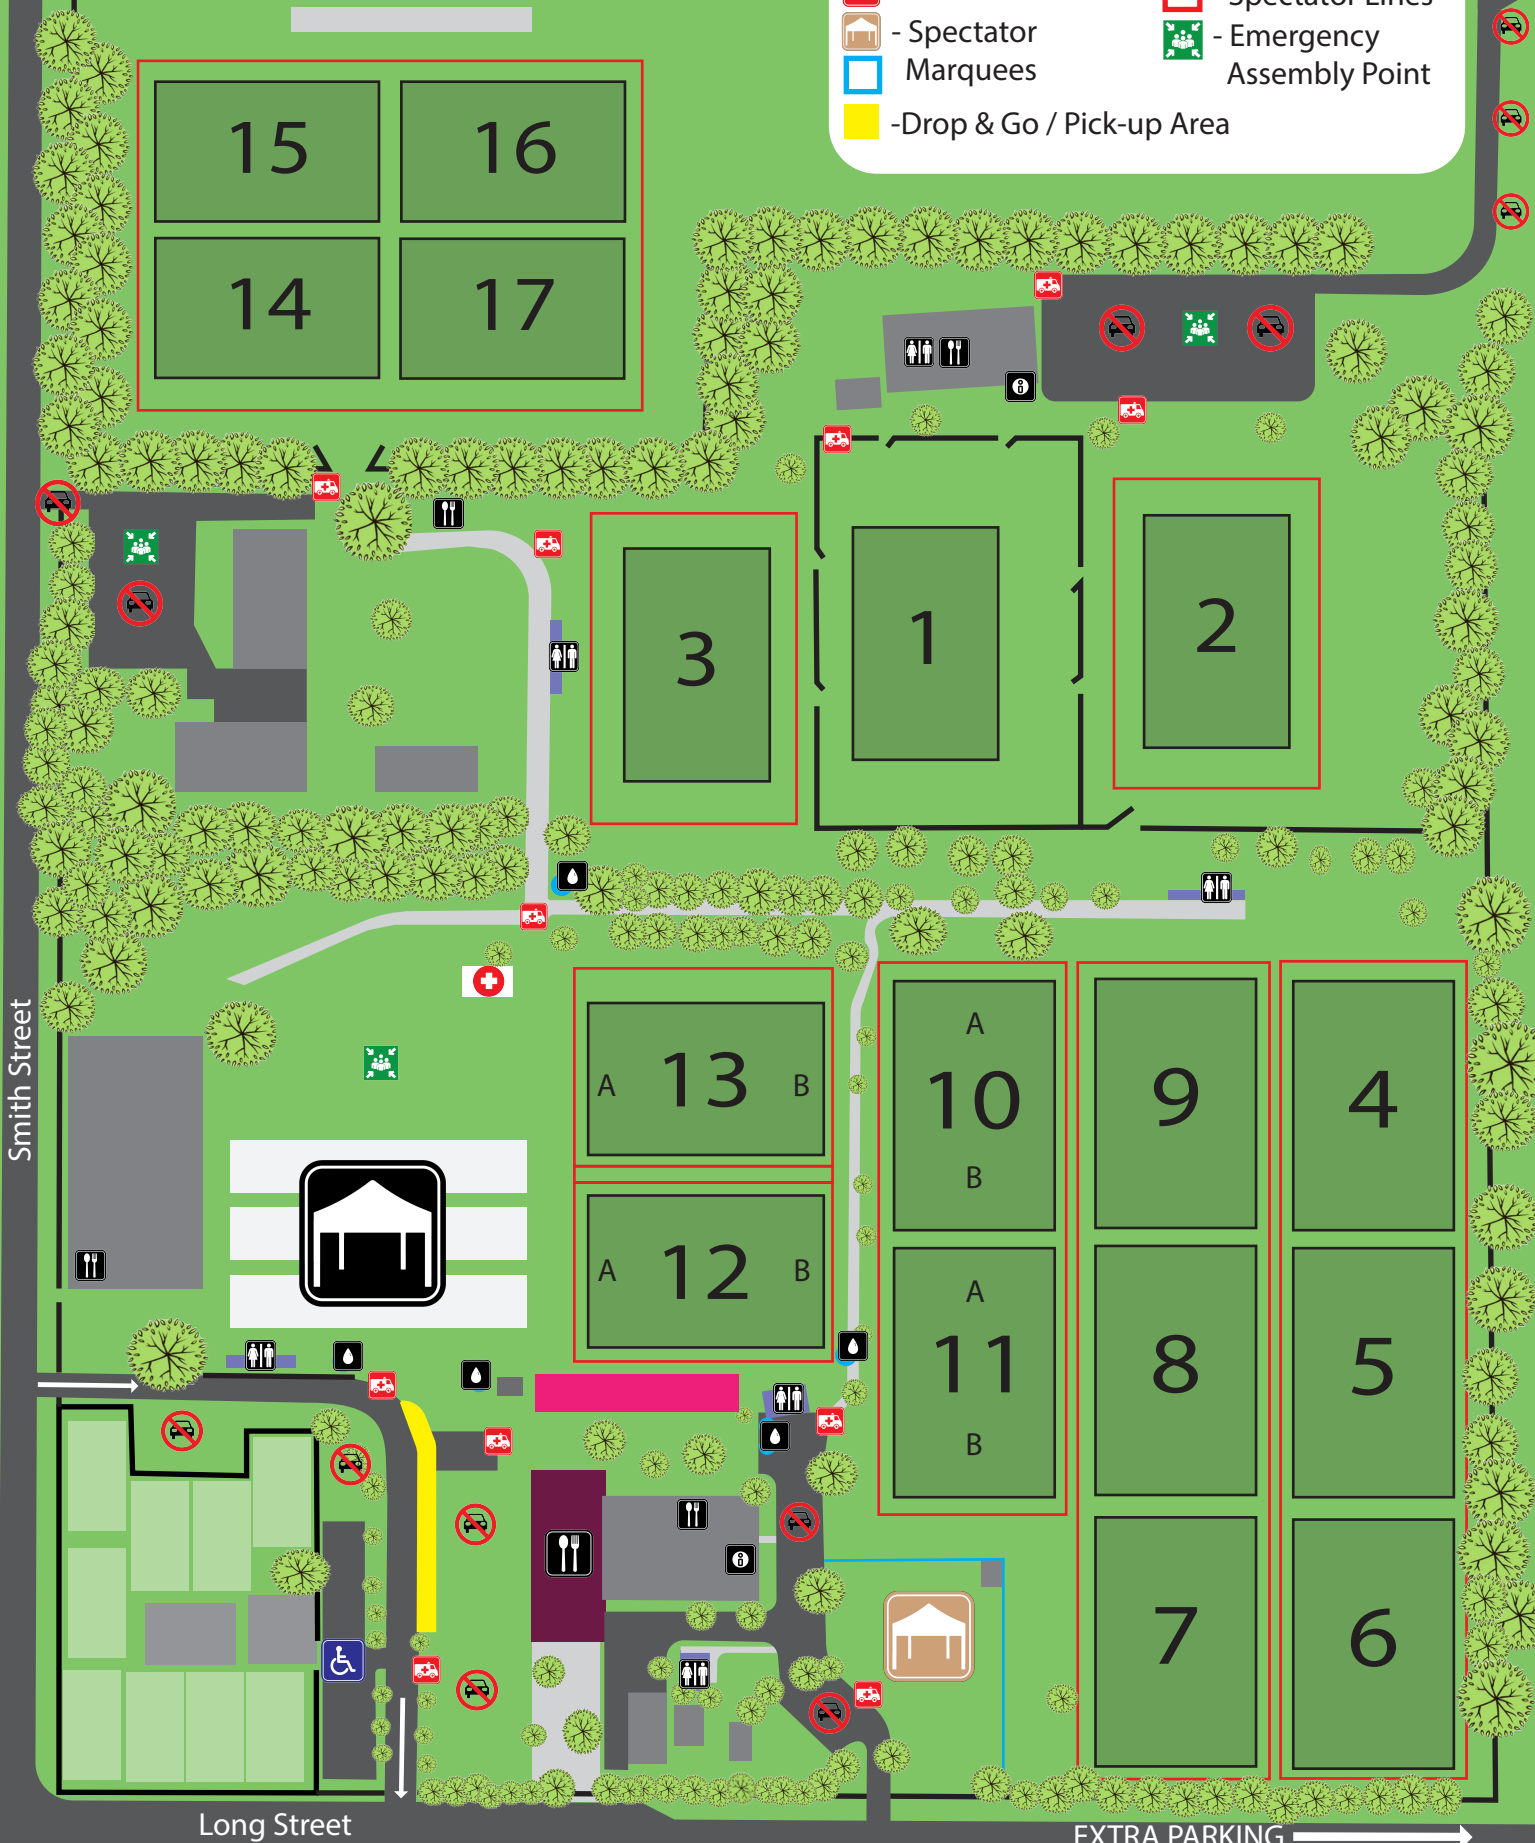

JUNIOR STATE CUP

Junior State Cup

Redland Showgrounds

Redlands coast

Redland CITY COUNCIL

Map Key

- Food & Drinks
- Drinking Water
- Toilets
- Information
- Affiliate Marquees
- Ambulance Gate
- Spectator Marquees
- Drop & Go / Pick-up Area
- No Parking
- Disabled Parking
- Medical
- Vendor City
- Partner Expo
- Spectator Lines
- Emergency Assembly Point

Smith Street

Long Street

EXTRA PARKING

Waterloo Street