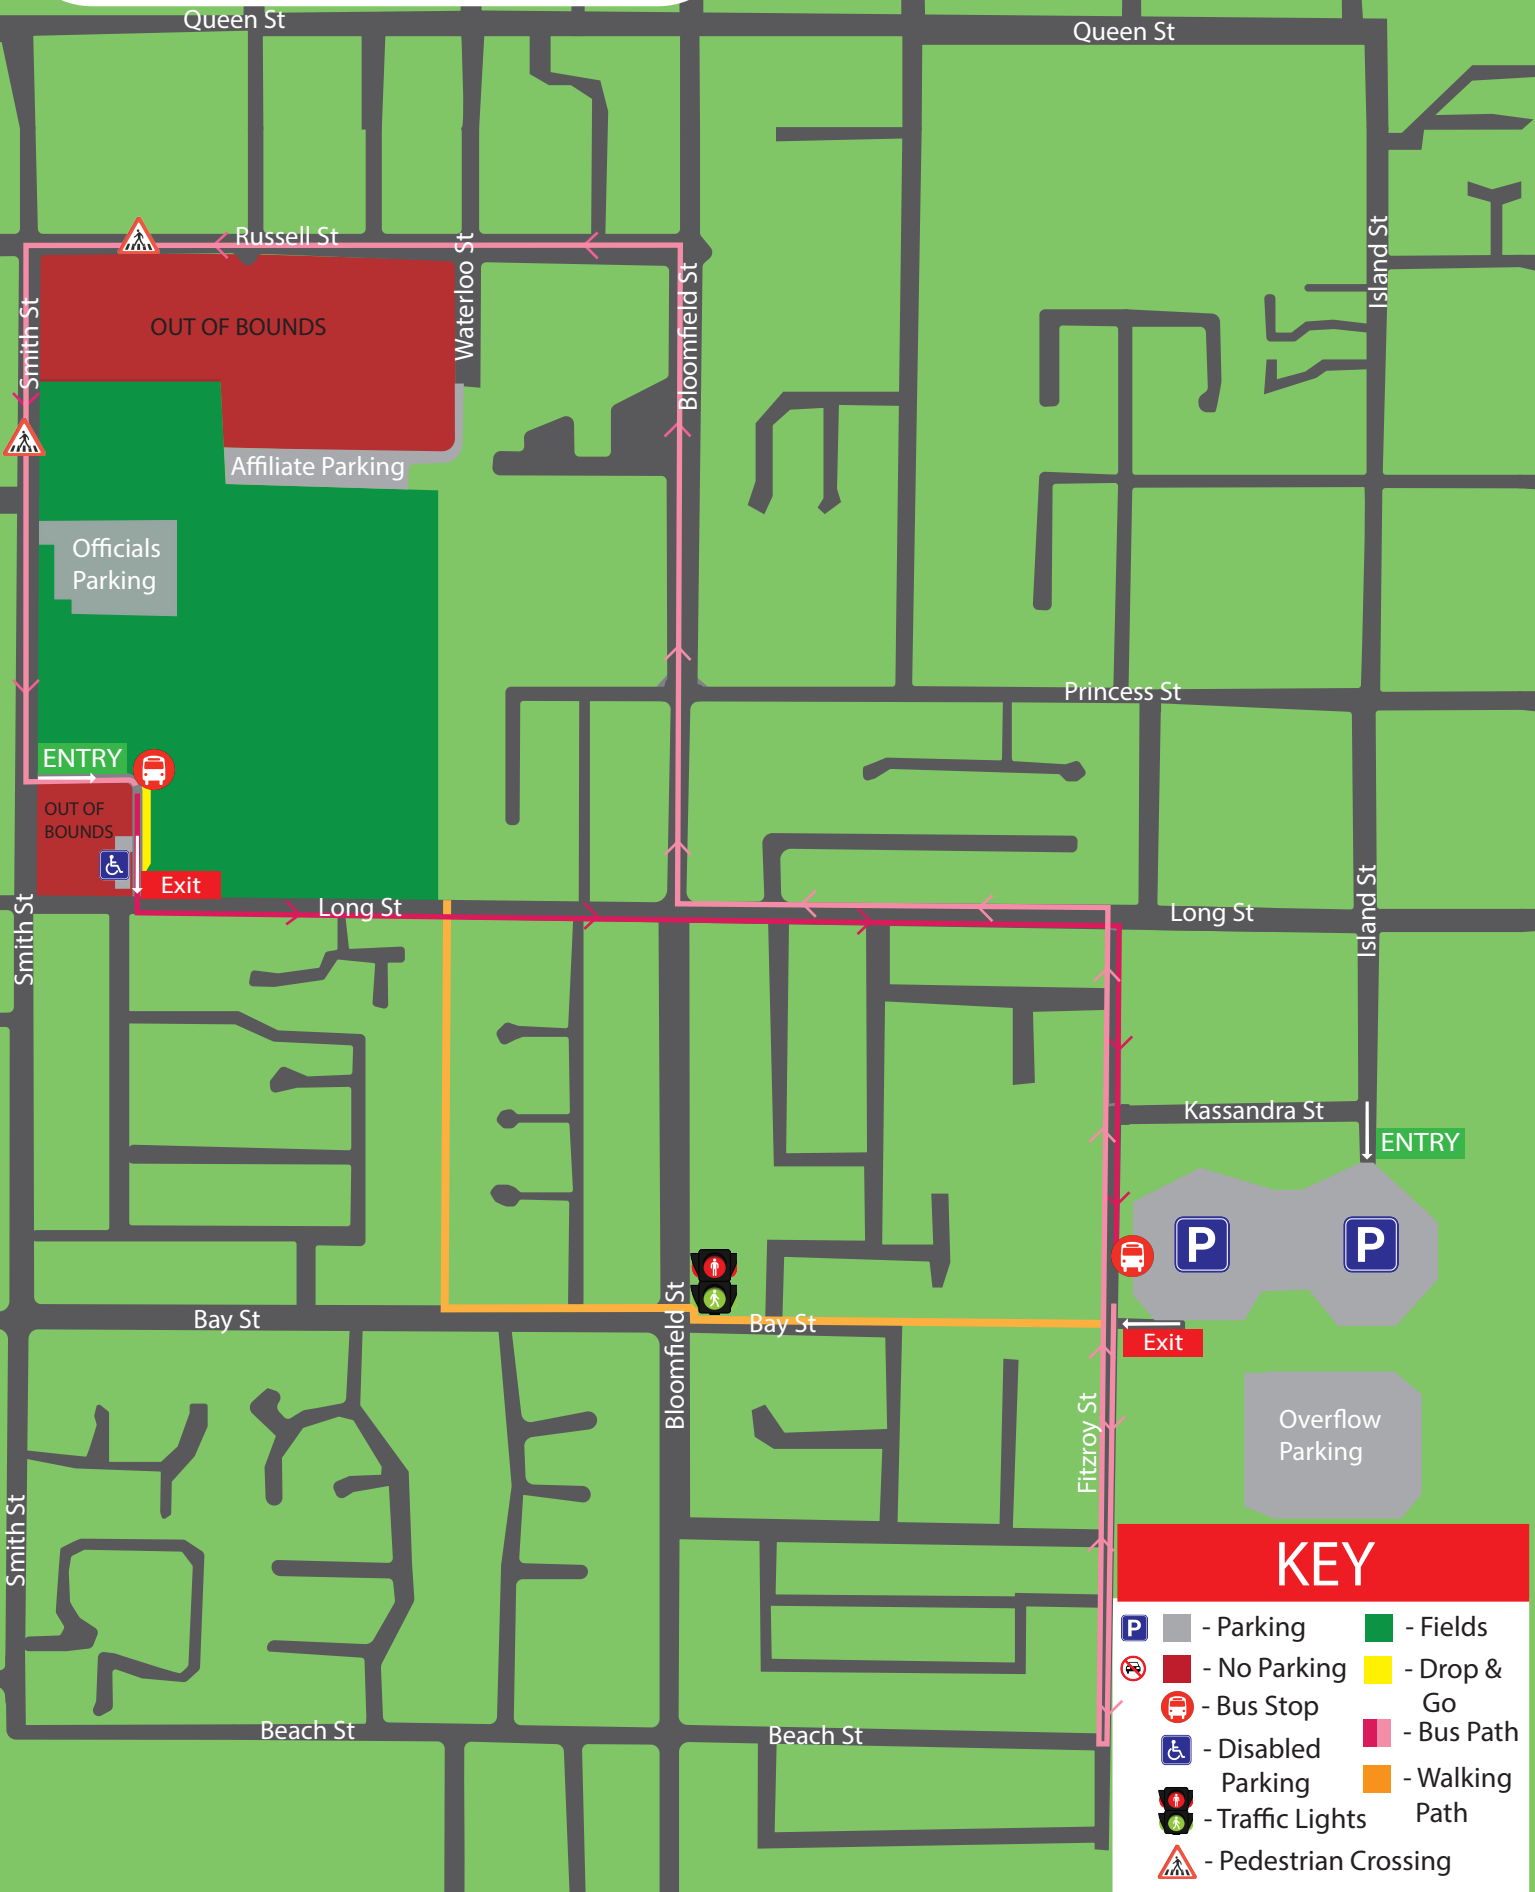

JUNIOR STATE CUP

Parking Map

Redland City

Redlands coast

Redland CITY COUNCIL

KEY			
	- Parking		- Fields
	- No Parking		- Drop & Go
	- Bus Stop		- Bus Path
	- Disabled Parking		- Walking Path
	- Traffic Lights		
	- Pedestrian Crossing		